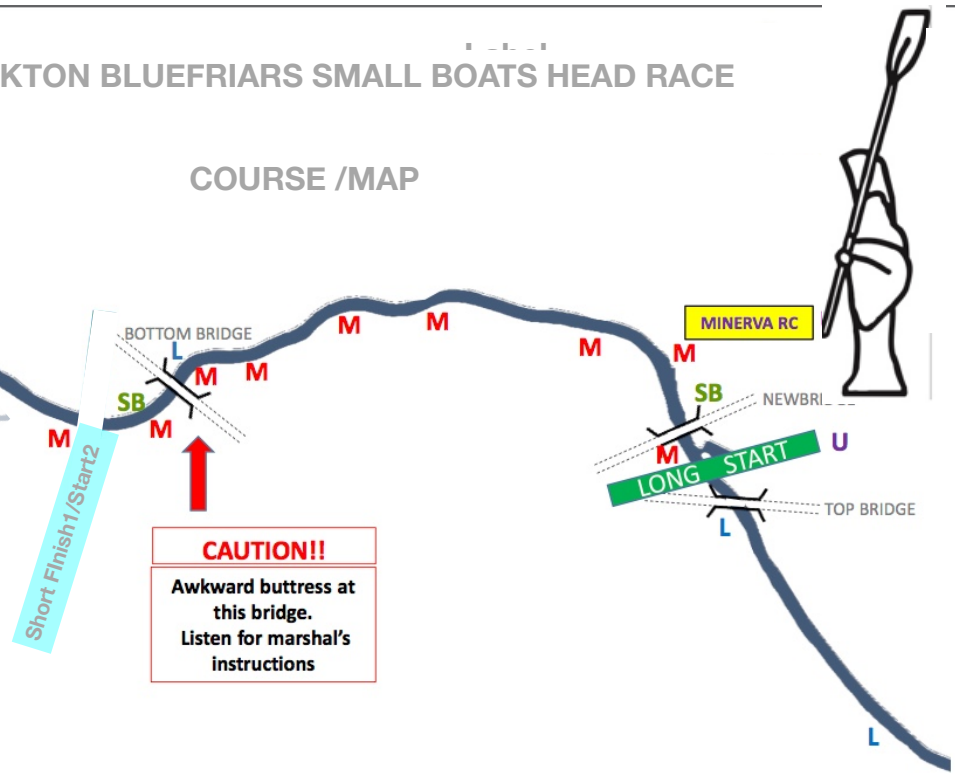

MONKTON BLUEFRIARS SMALL BOATS HEAD RACE

COURSE / MAP

SALTFORD ROWING CENTRE

- Race Control
- Results
- Refreshments
- Toilets
- First Aid 

L - Launch
SB - Safety Boat
M - Race Marshall
U - Umpire

CAUTION!!
Awkward buttress at this bridge.
Listen for marshal's instructions