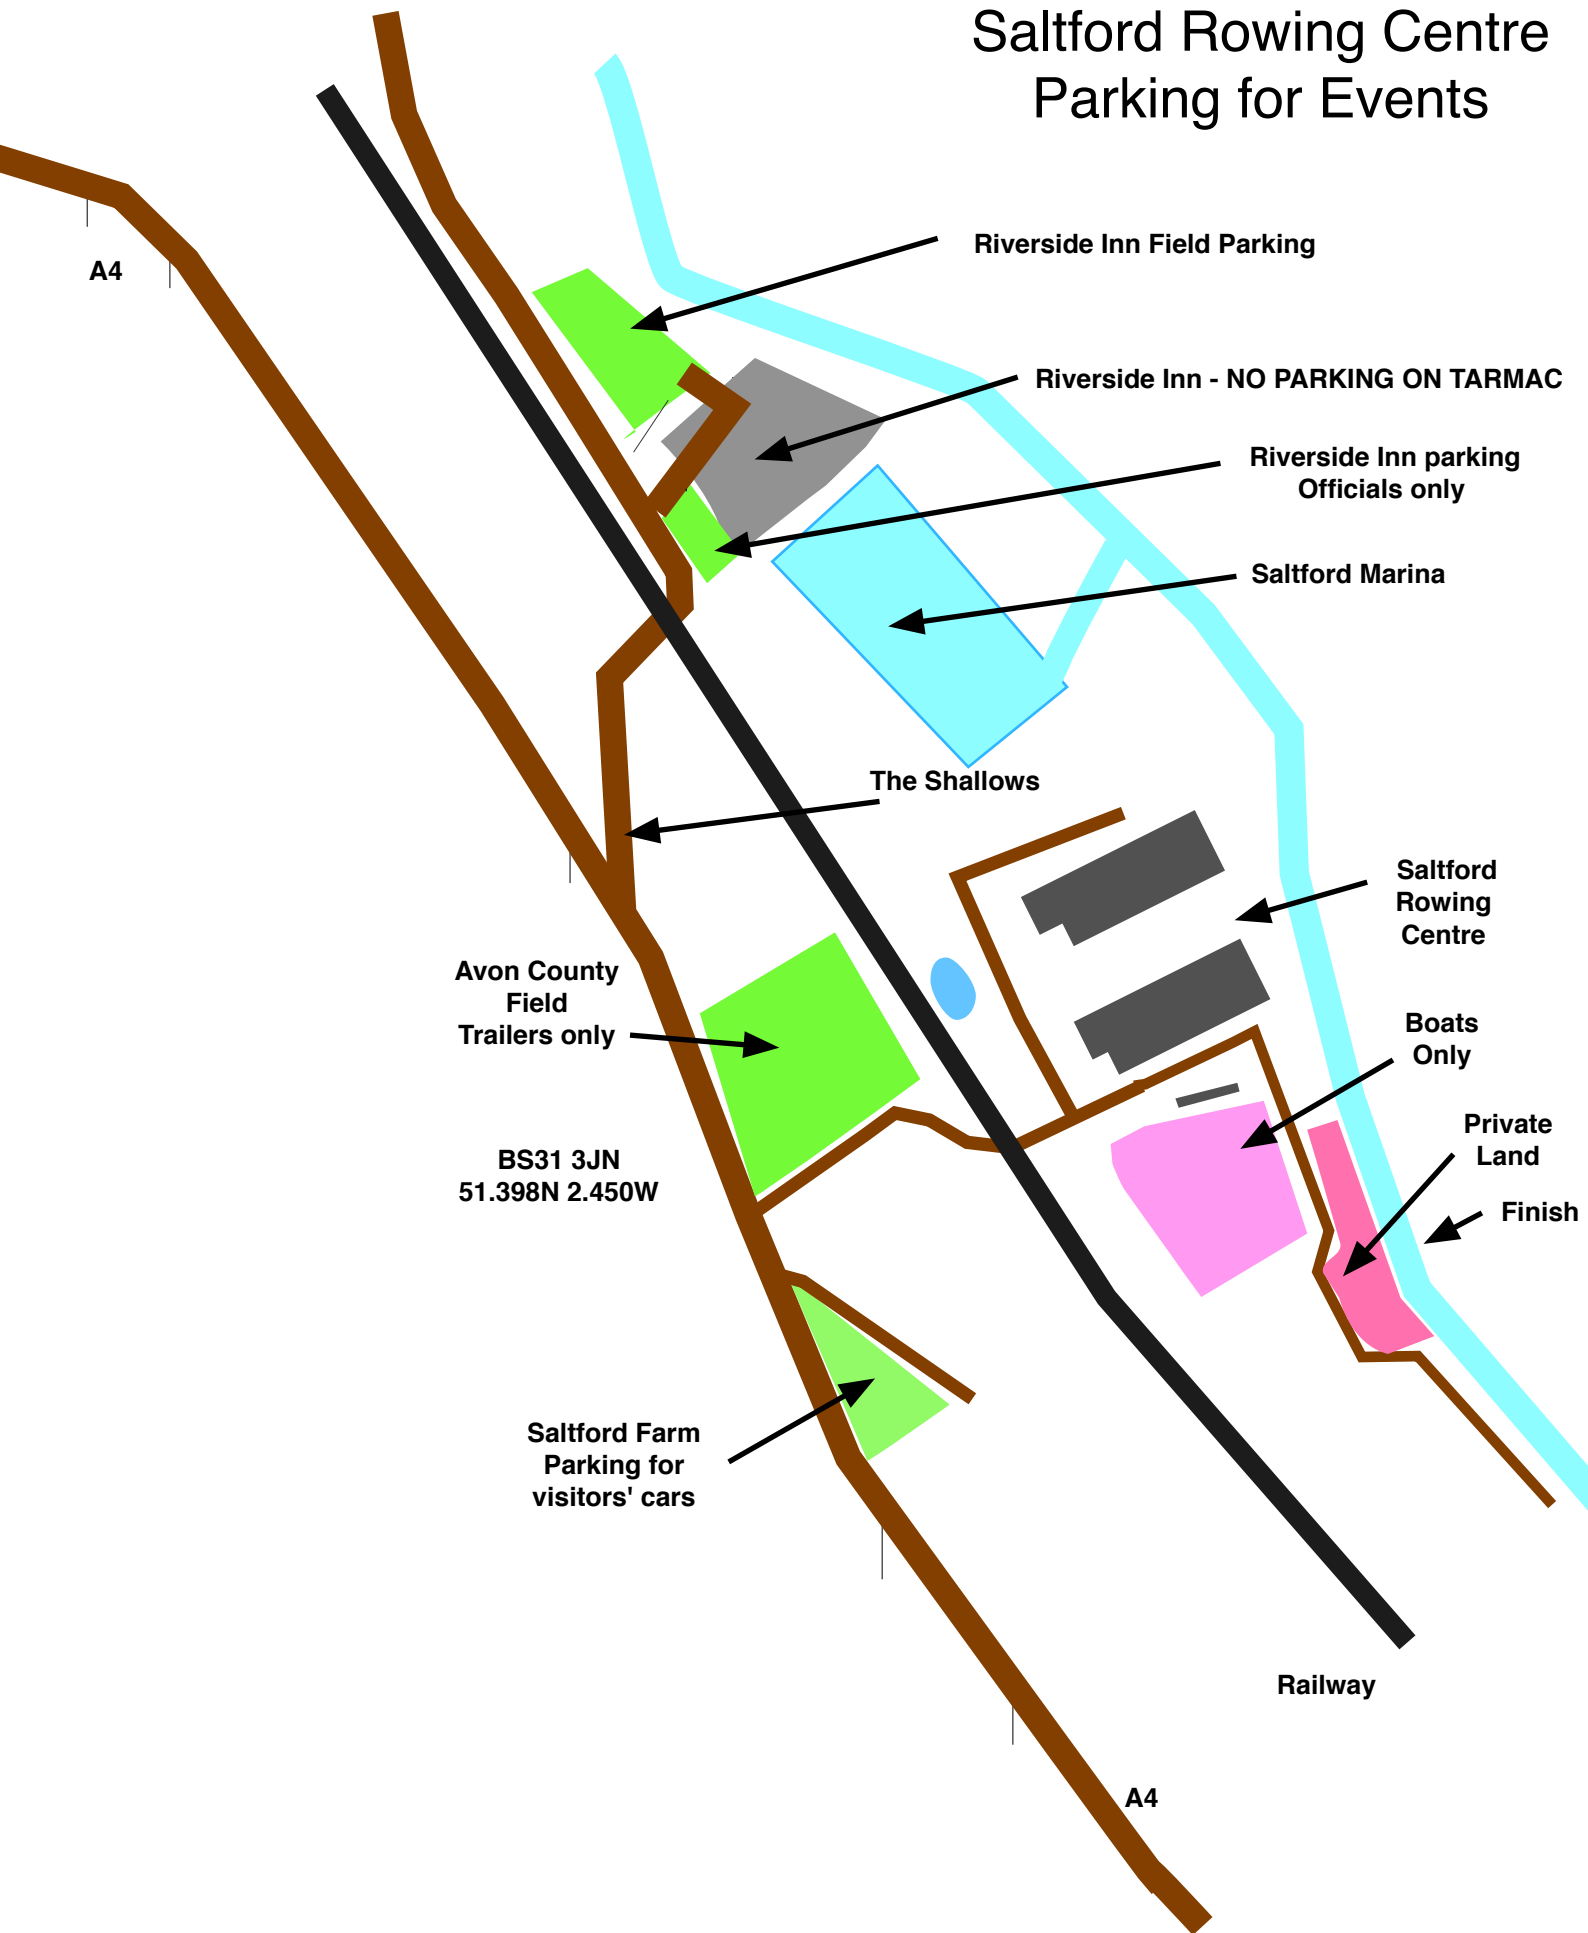

Saltford Rowing Centre Parking for Events

A4

Riverside Inn Field Parking

Riverside Inn - NO PARKING ON TARMAC

Riverside Inn parking
Officials only

Saltford Marina

The Shallows

Saltford
Rowing
Centre

Avon County
Field
Trailers only

Boats
Only

BS31 3JN
51.398N 2.450W

Private
Land

Finish

Saltford Farm
Parking for
visitors' cars

Railway

A4